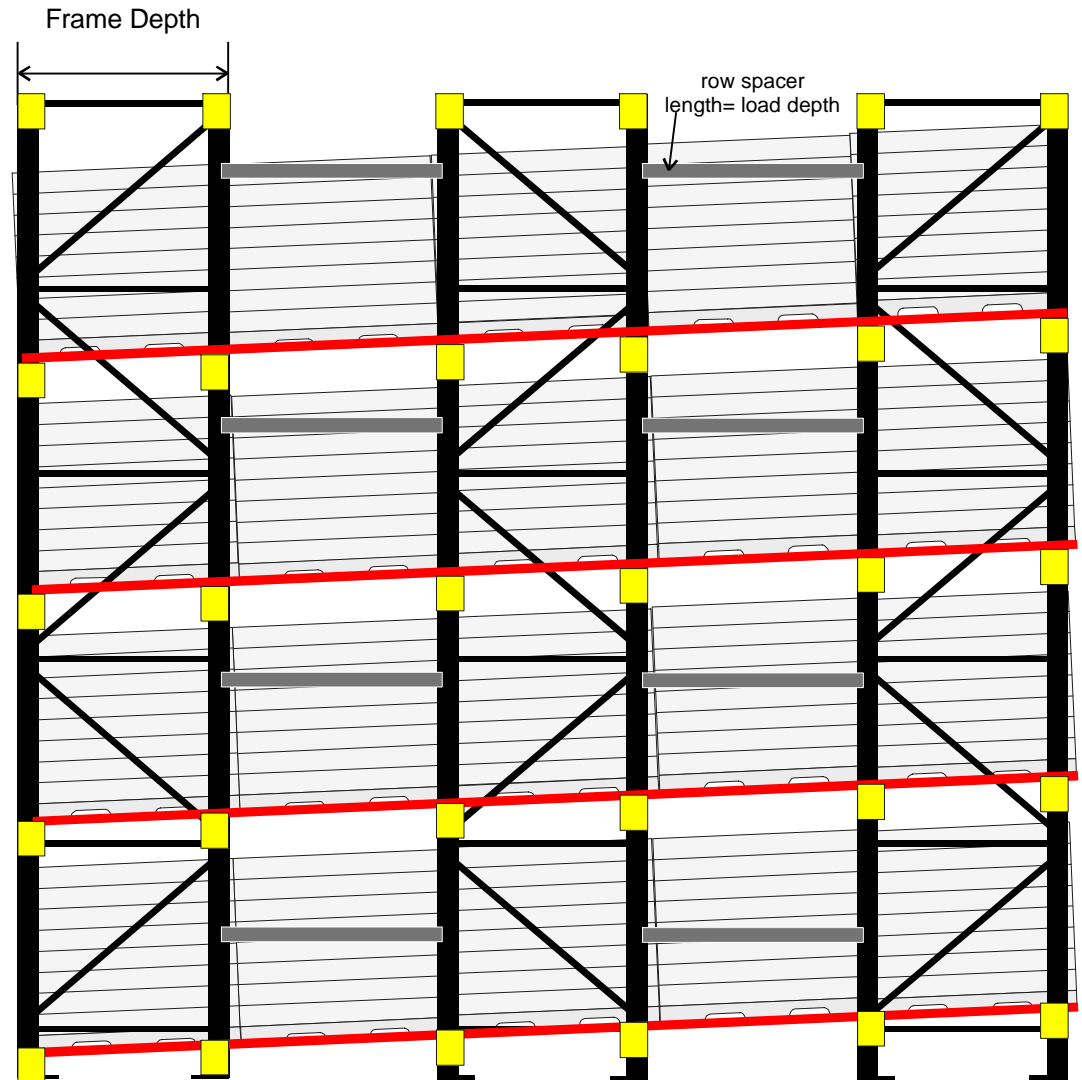

# Pallet Rack Selection Chart

# Drive-Through

Front View (from aisle)

Side View ( from end of rack row )

**STEEL KING**

# Gravity Flow

Front View (from aisle)

Side View ( from end of rack row )