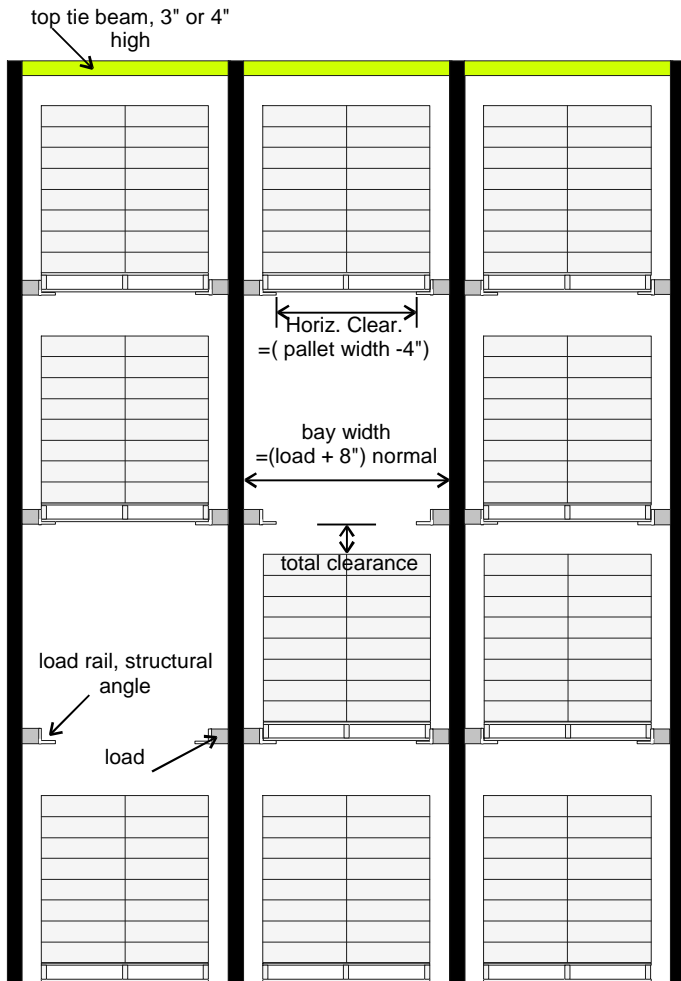

Pallet Rack Selection Chart

Drive-Through

Front View (from aisle)

Side View (from end of rack row)

STEEL KING