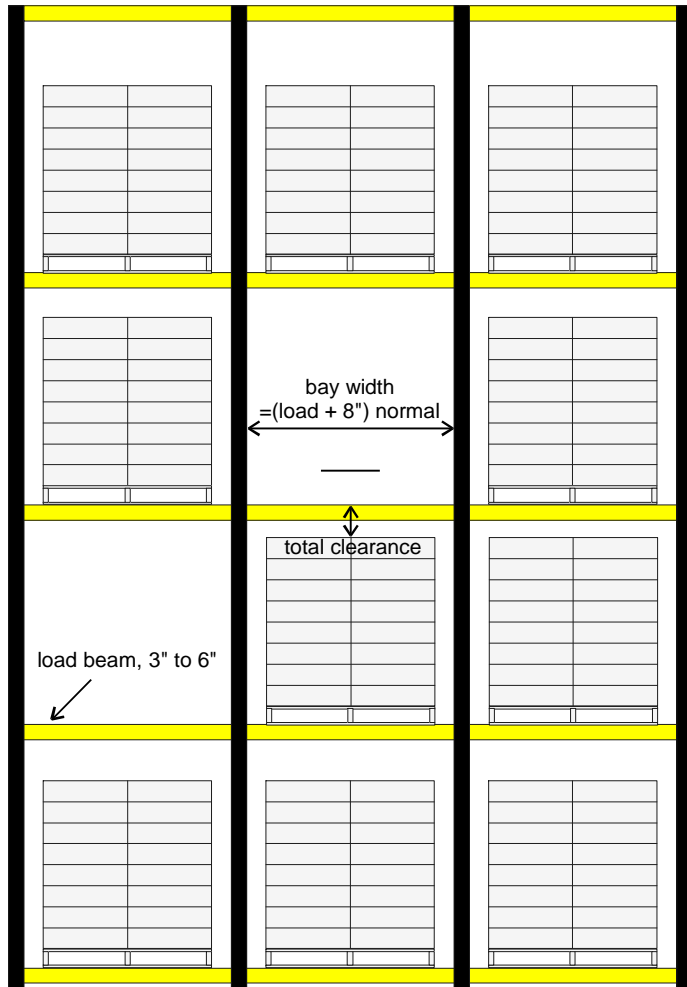

# Pallet Rack Selection Chart

# Drive-Through

Front View (from aisle)

Side View ( from end of rack row )

**STEEL KING**

# Gravity Flow

Front View (from aisle)

Side View ( from end of rack row )