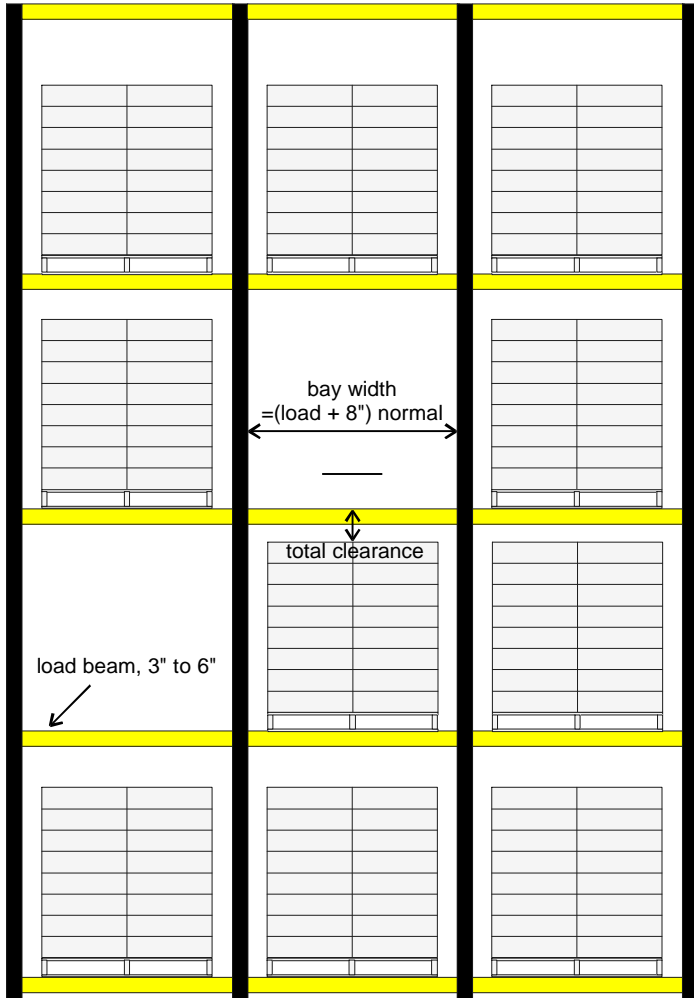

# Pallet Rack Selection Chart

# Gravity Flow

Front View (from aisle)

Side View ( from end of rack row )

# Push Back

Front View (from aisle)  
4 high shown

Side View ( from end of rack row )