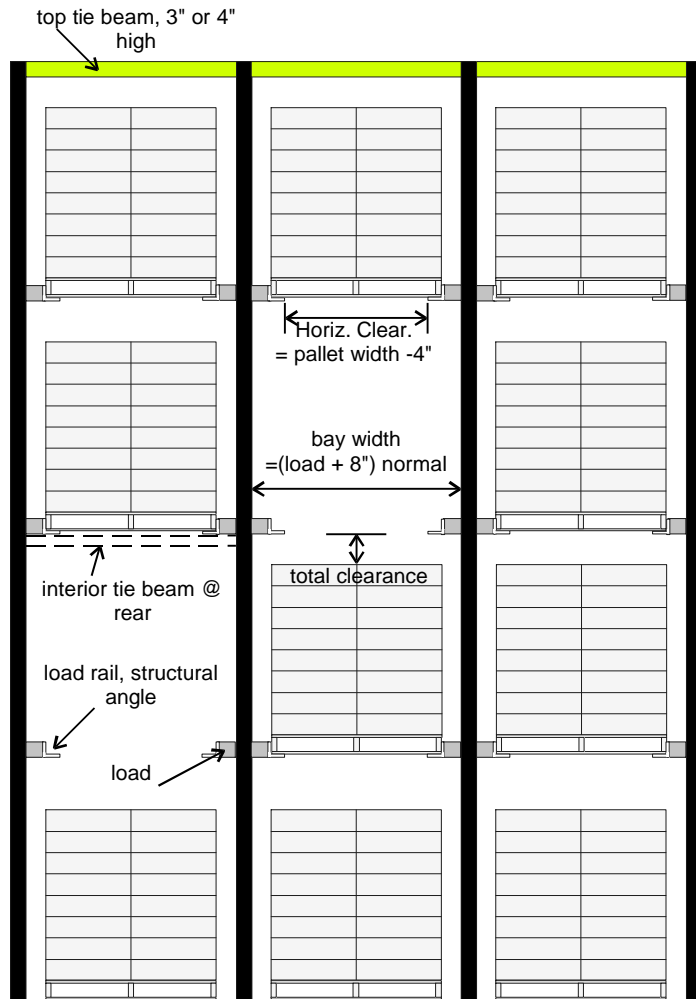

Pallet Rack Selection Chart

Drive-in

Front View (from aisle)
4 high (1+3) shown