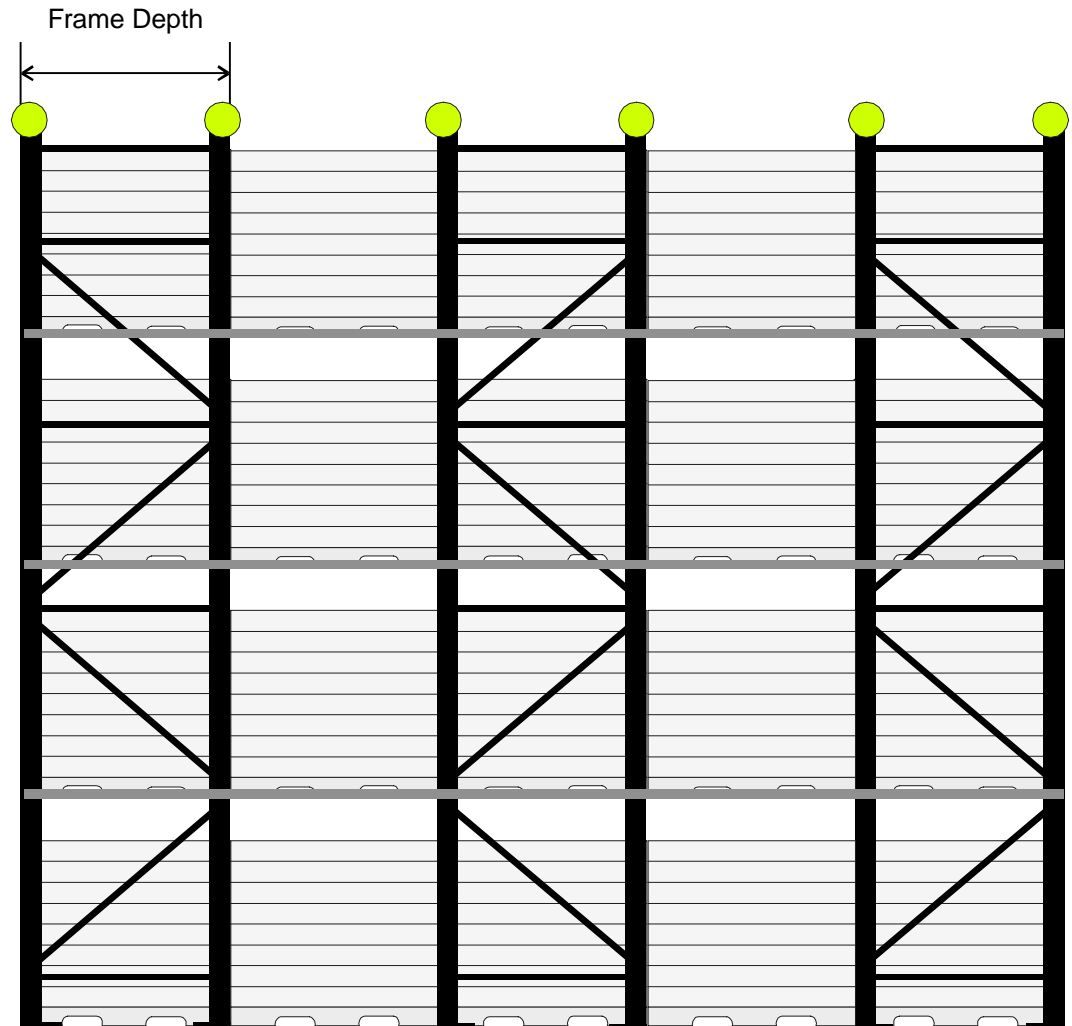

Pallet Rack Selection Chart

Drive-Through

Front View (from aisle)

Side View (from end of rack row)

STEEL KING