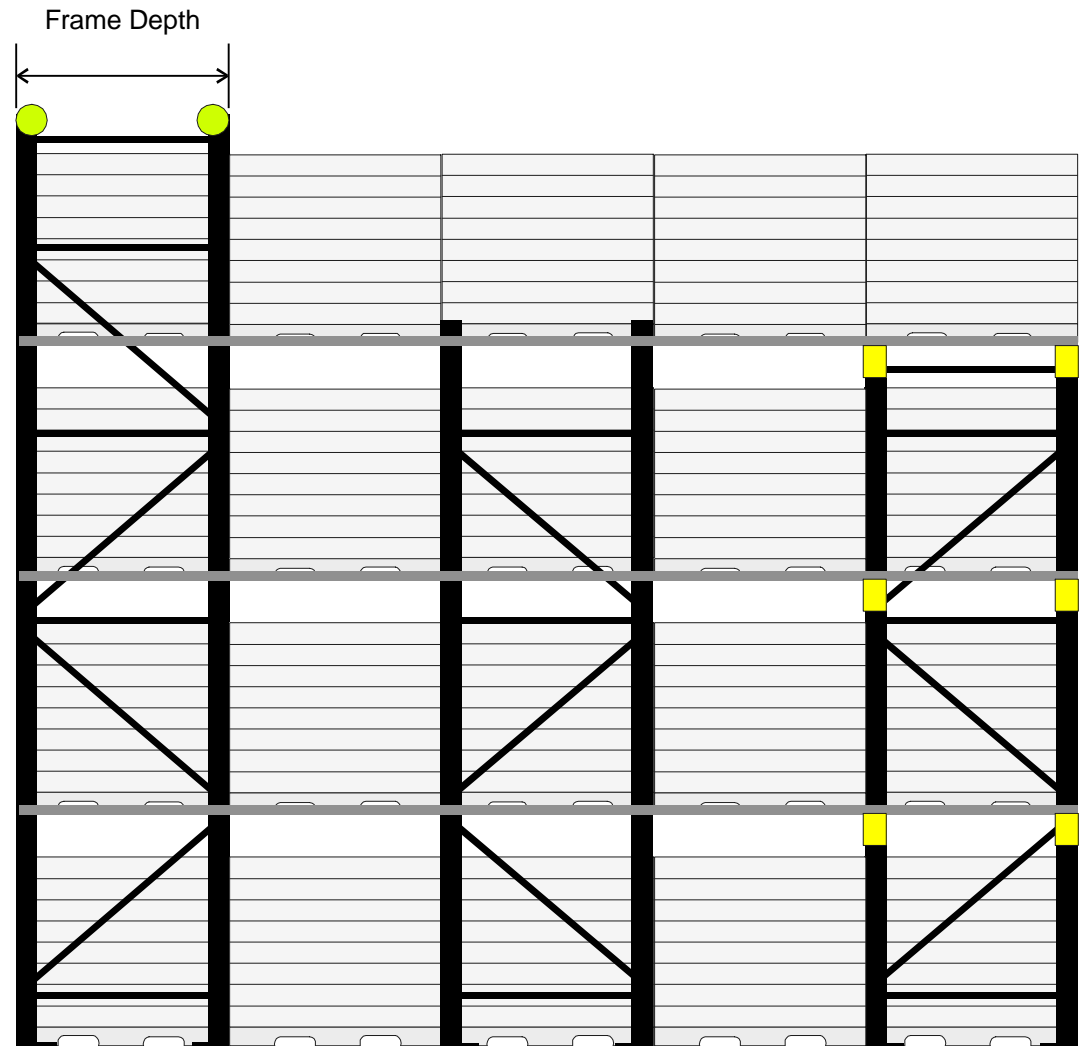

### Side View ( from end of rack row )

# Double-Deep Selective

Front View (from aisle)

Side View ( from end of rack row )

standard design  
1st level elevated

alternate design  
1st level on floor/ wider bays

standard design  
1st level elevated

alternate design  
1st level on floor/ wider bays

# Pallet Rack Selection Chart

Drive-in

Front View (from aisle)  
4 high (1+3) shown

Side View ( from end of rack row )